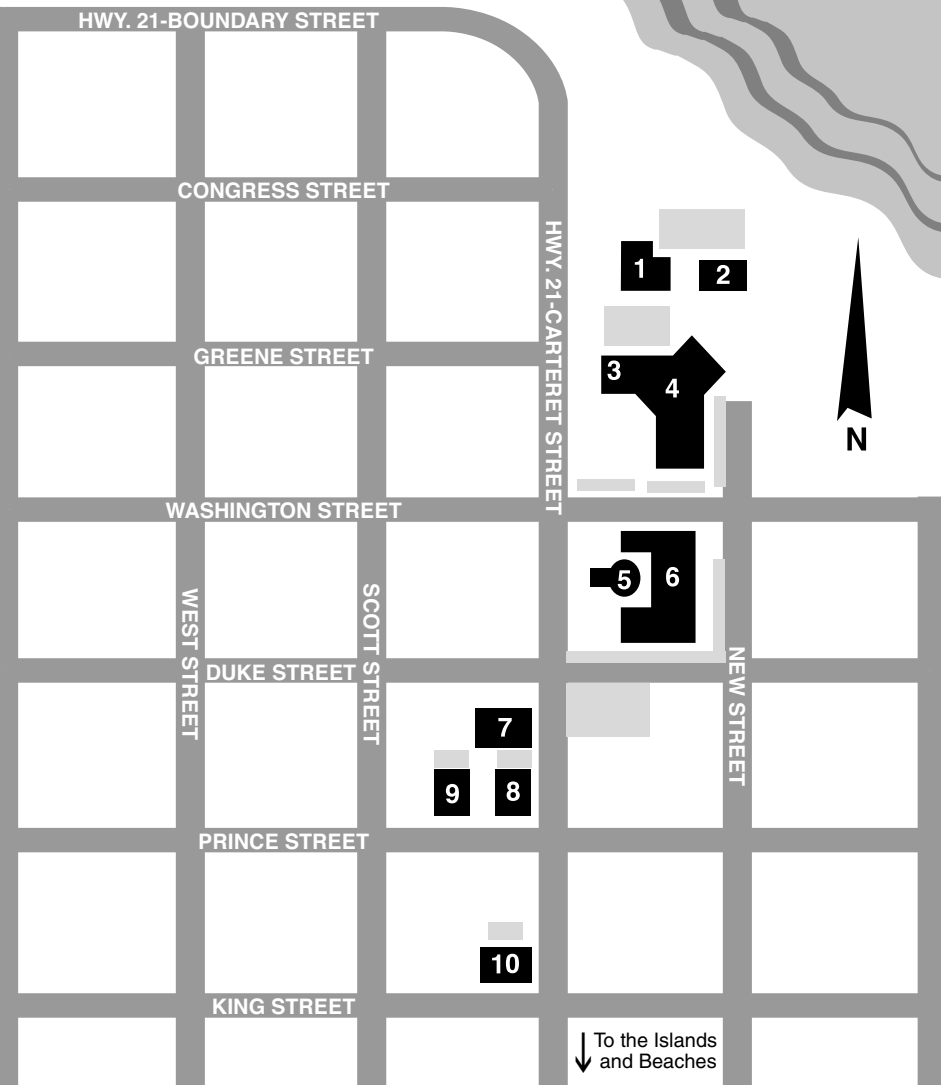

← To Highway 170 & Interstate 95

USCB NORTH CAMPUS

LEGEND

- 1** Grayson Faculty House
- 2** Science Building
- 3** Bookstore
- 4** Performing Arts Center (PAC)
- 5** Beaufort College
- 6** Sandstone
- 7** Elliott House
- 8** Hamilton House
- 9** Barnwell House
- 10** Art Studio

-  Parking