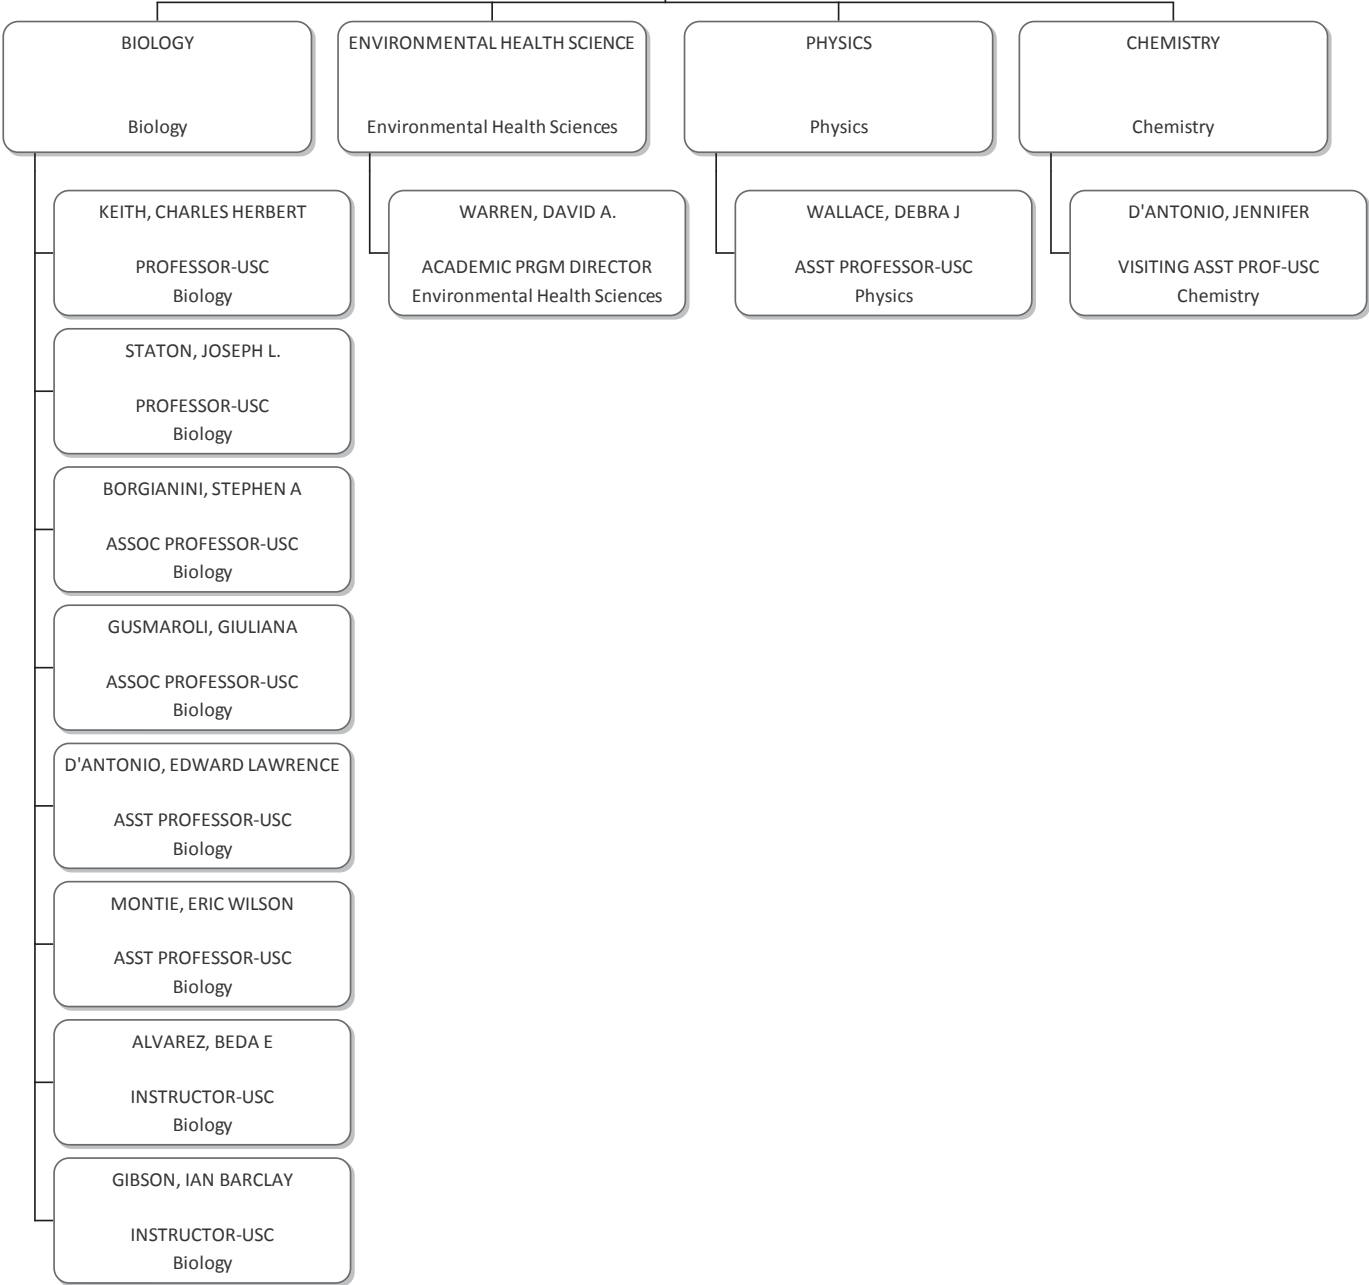

SPROUL, GORDON D
Department Chair, Natural Sciences
DEPARTMENT CHAIR/PROF
Chemistry