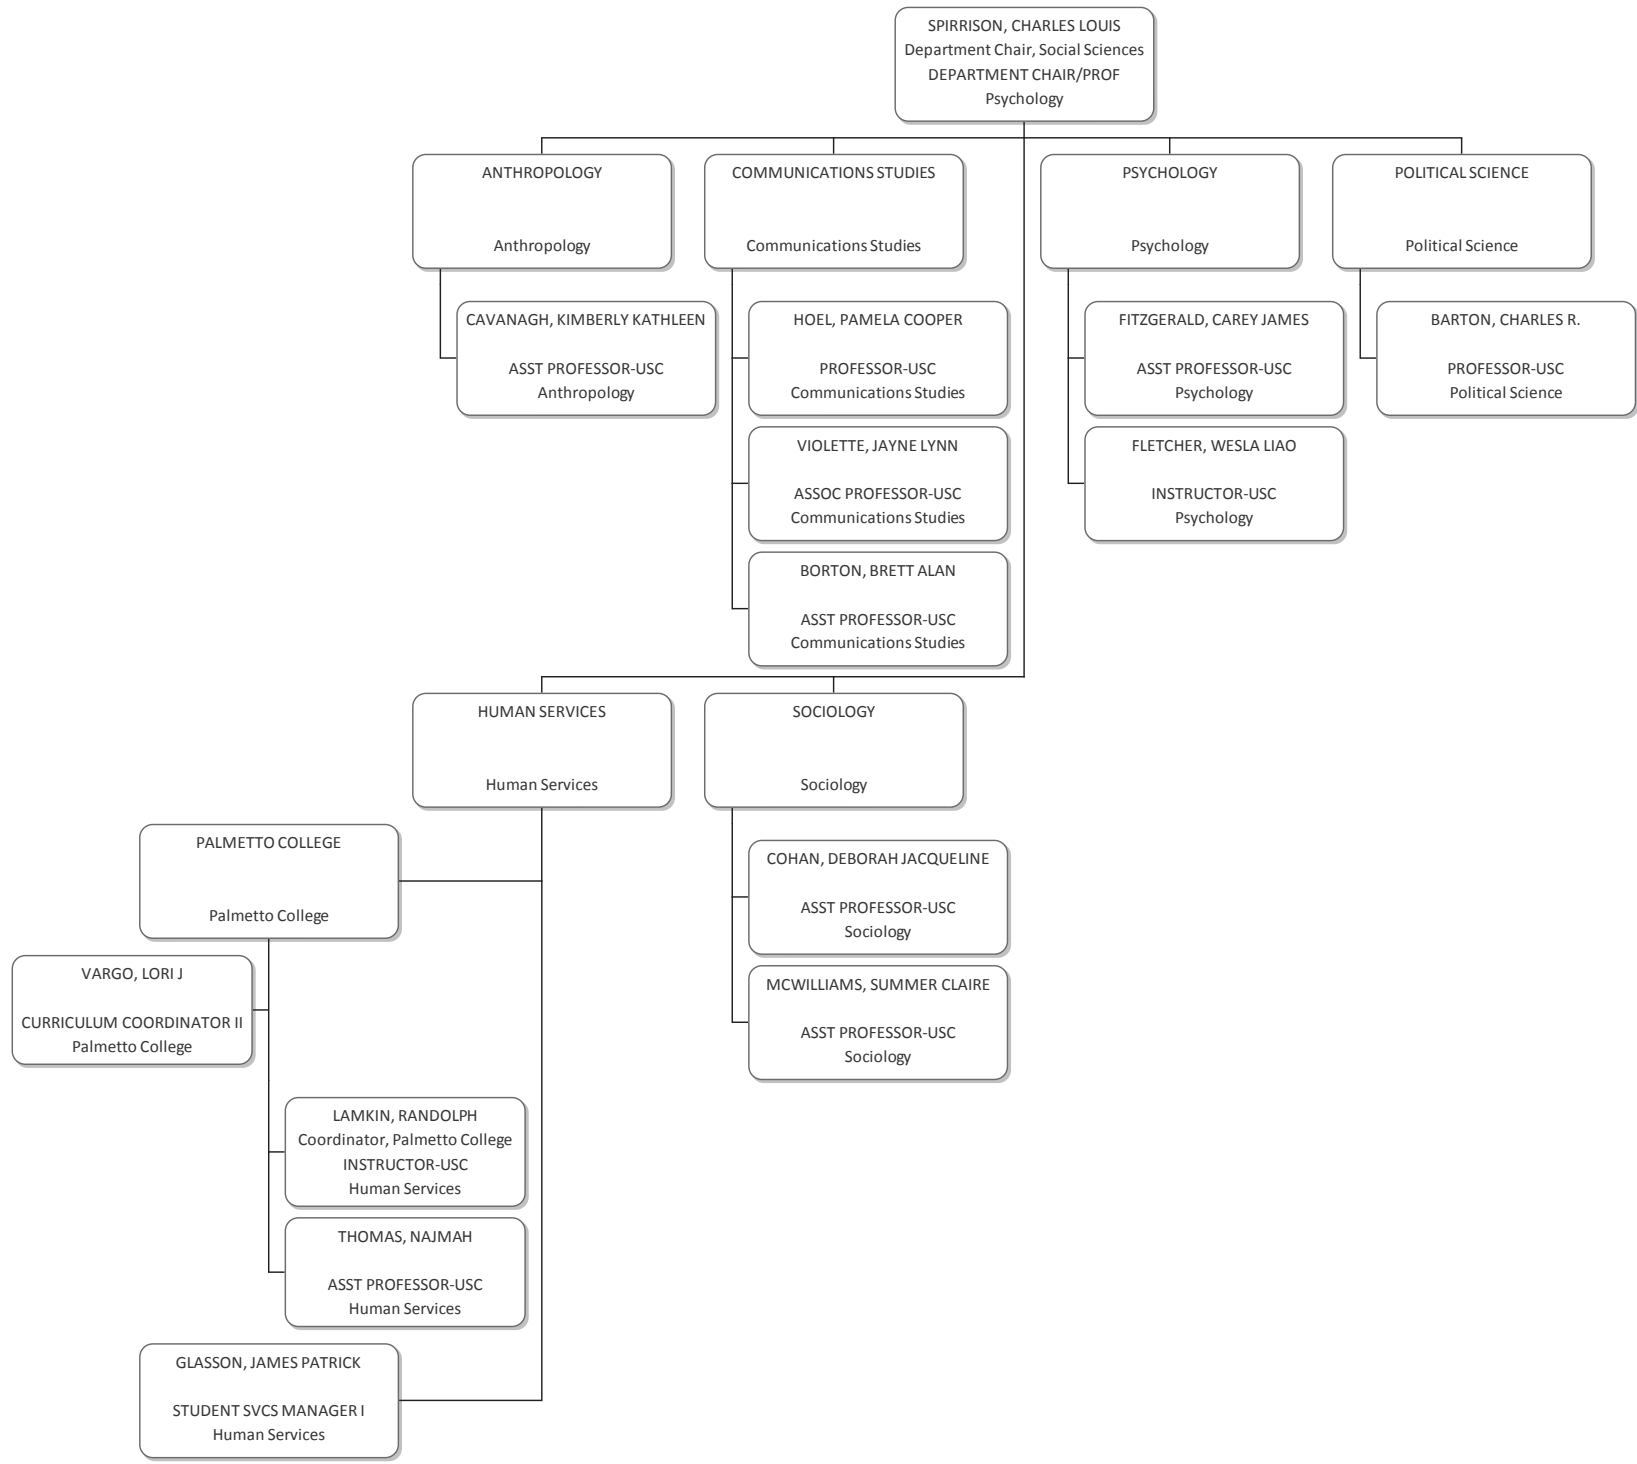

SPIRRISON, CHARLES LOUIS
Department Chair, Social Sciences
DEPARTMENT CHAIR/PROF
Psychology

ANTHROPOLOGY
Anthropology

CAVANAGH, KIMBERLY KATHLEEN
ASST PROFESSOR-USC
Anthropology

COMMUNICATIONS STUDIES
Communications Studies

HOEL, PAMELA COOPER
PROFESSOR-USC
Communications Studies

VIOLETTE, JAYNE LYNN
ASSOC PROFESSOR-USC
Communications Studies

BORTON, BRETT ALAN
ASST PROFESSOR-USC
Communications Studies

PSYCHOLOGY
Psychology

FITZGERALD, CAREY JAMES
ASST PROFESSOR-USC
Psychology

FLETCHER, WESLA LIAO
INSTRUCTOR-USC
Psychology

POLITICAL SCIENCE
Political Science

BARTON, CHARLES R.
PROFESSOR-USC
Political Science

HUMAN SERVICES
Human Services

PALMETTO COLLEGE
Palmetto College

VARGO, LORI J
CURRICULUM COORDINATOR II
Palmetto College

LAMKIN, RANDOLPH
Coordinator, Palmetto College
INSTRUCTOR-USC
Human Services

THOMAS, NAJMAH
ASST PROFESSOR-USC
Human Services

GLASSON, JAMES PATRICK
STUDENT SVCS MANAGER I
Human Services

SOCIOLOGY
Sociology

COHAN, DEBORAH JACQUELINE
ASST PROFESSOR-USC
Sociology

MCWILLIAMS, SUMMER CLAIRE
ASST PROFESSOR-USC
Sociology