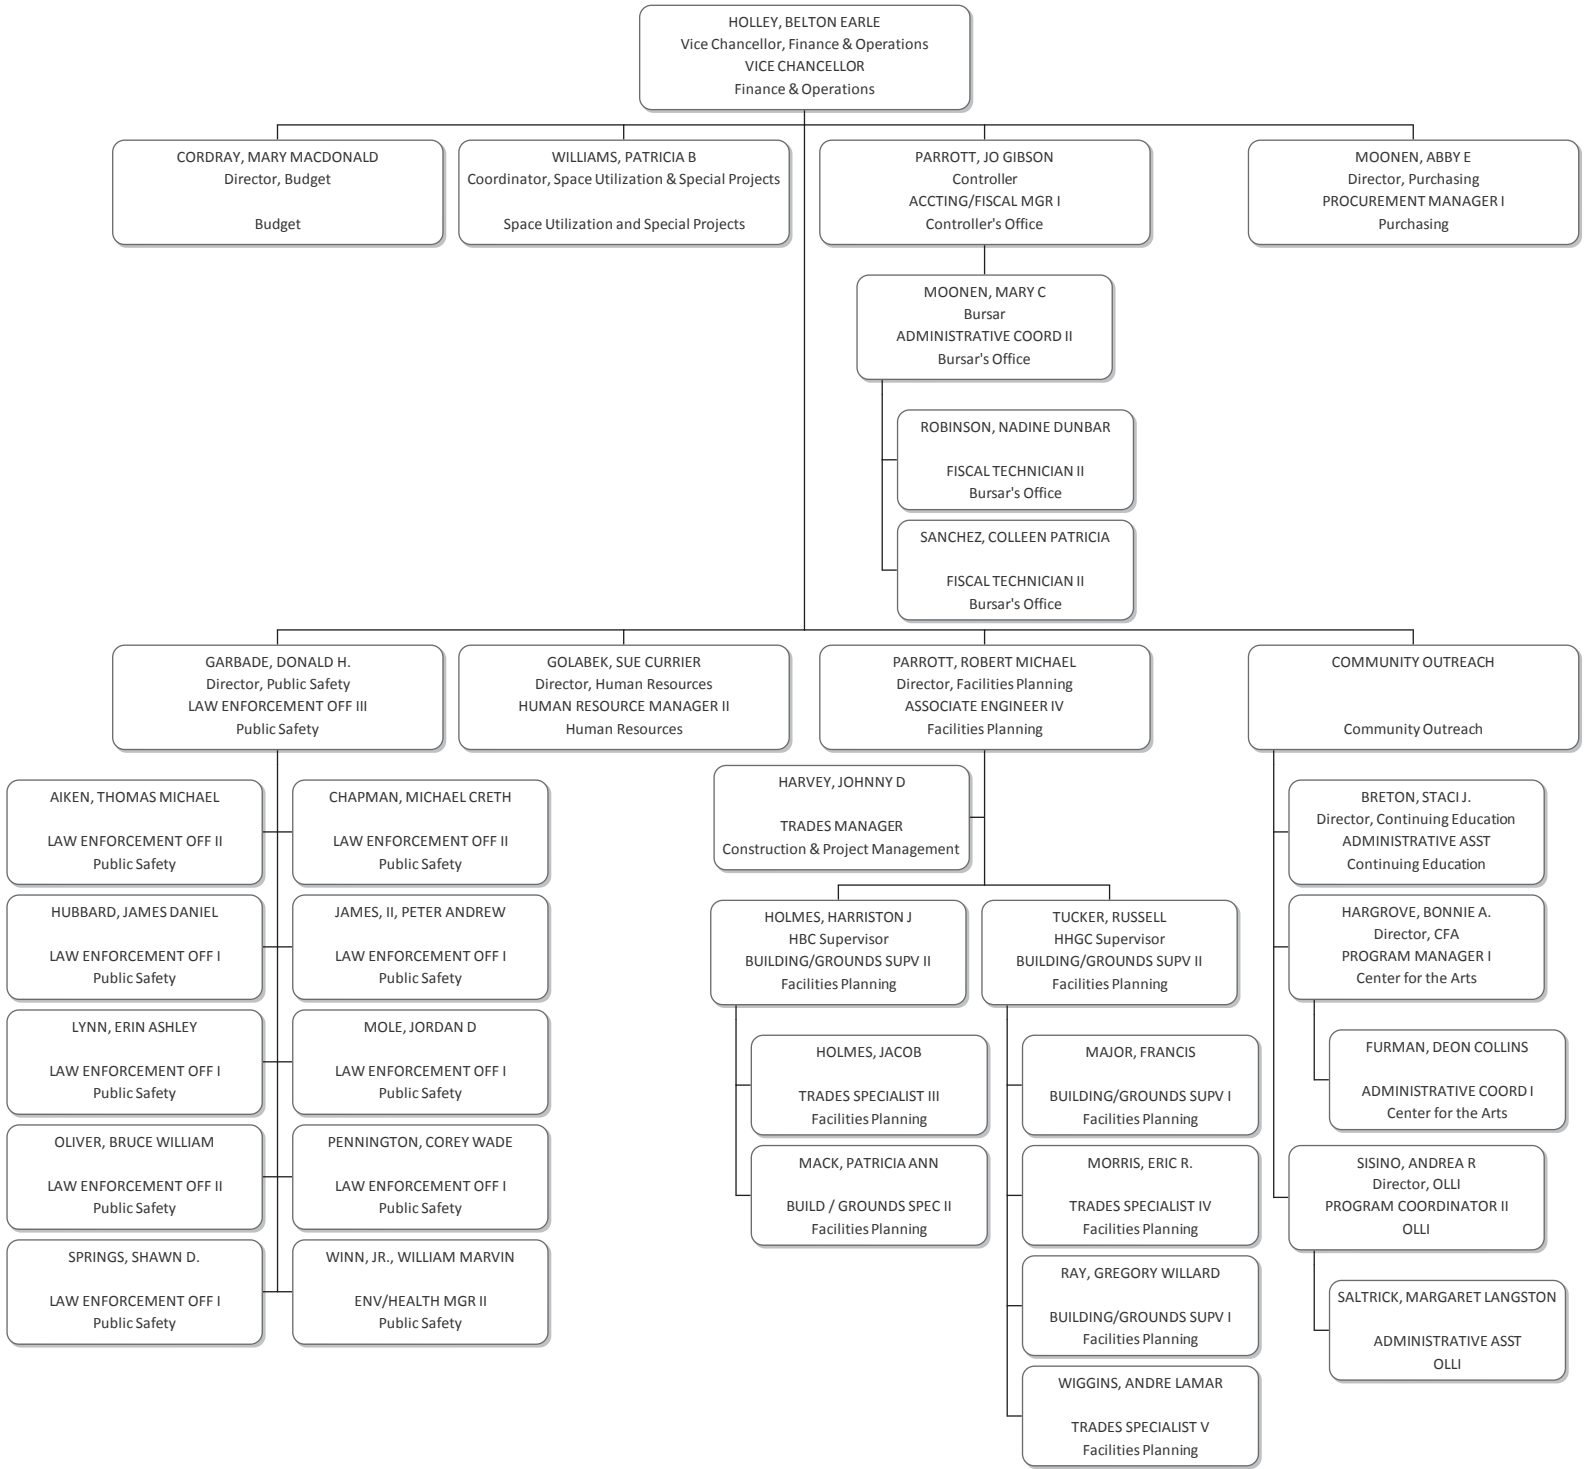

BARTH, SEAN MICHAEL

ASSOC PROFESSOR-USC  
Hospitality Management

MCCOMBS, KELLY LYNN

INSTRUCTOR-USC  
Hospitality Management

VACANT  
Director, Admissions  
Admissions

CASH, MATTHEW JUSTIN  
STUDENT SVCS PROG COORD I  
Admissions