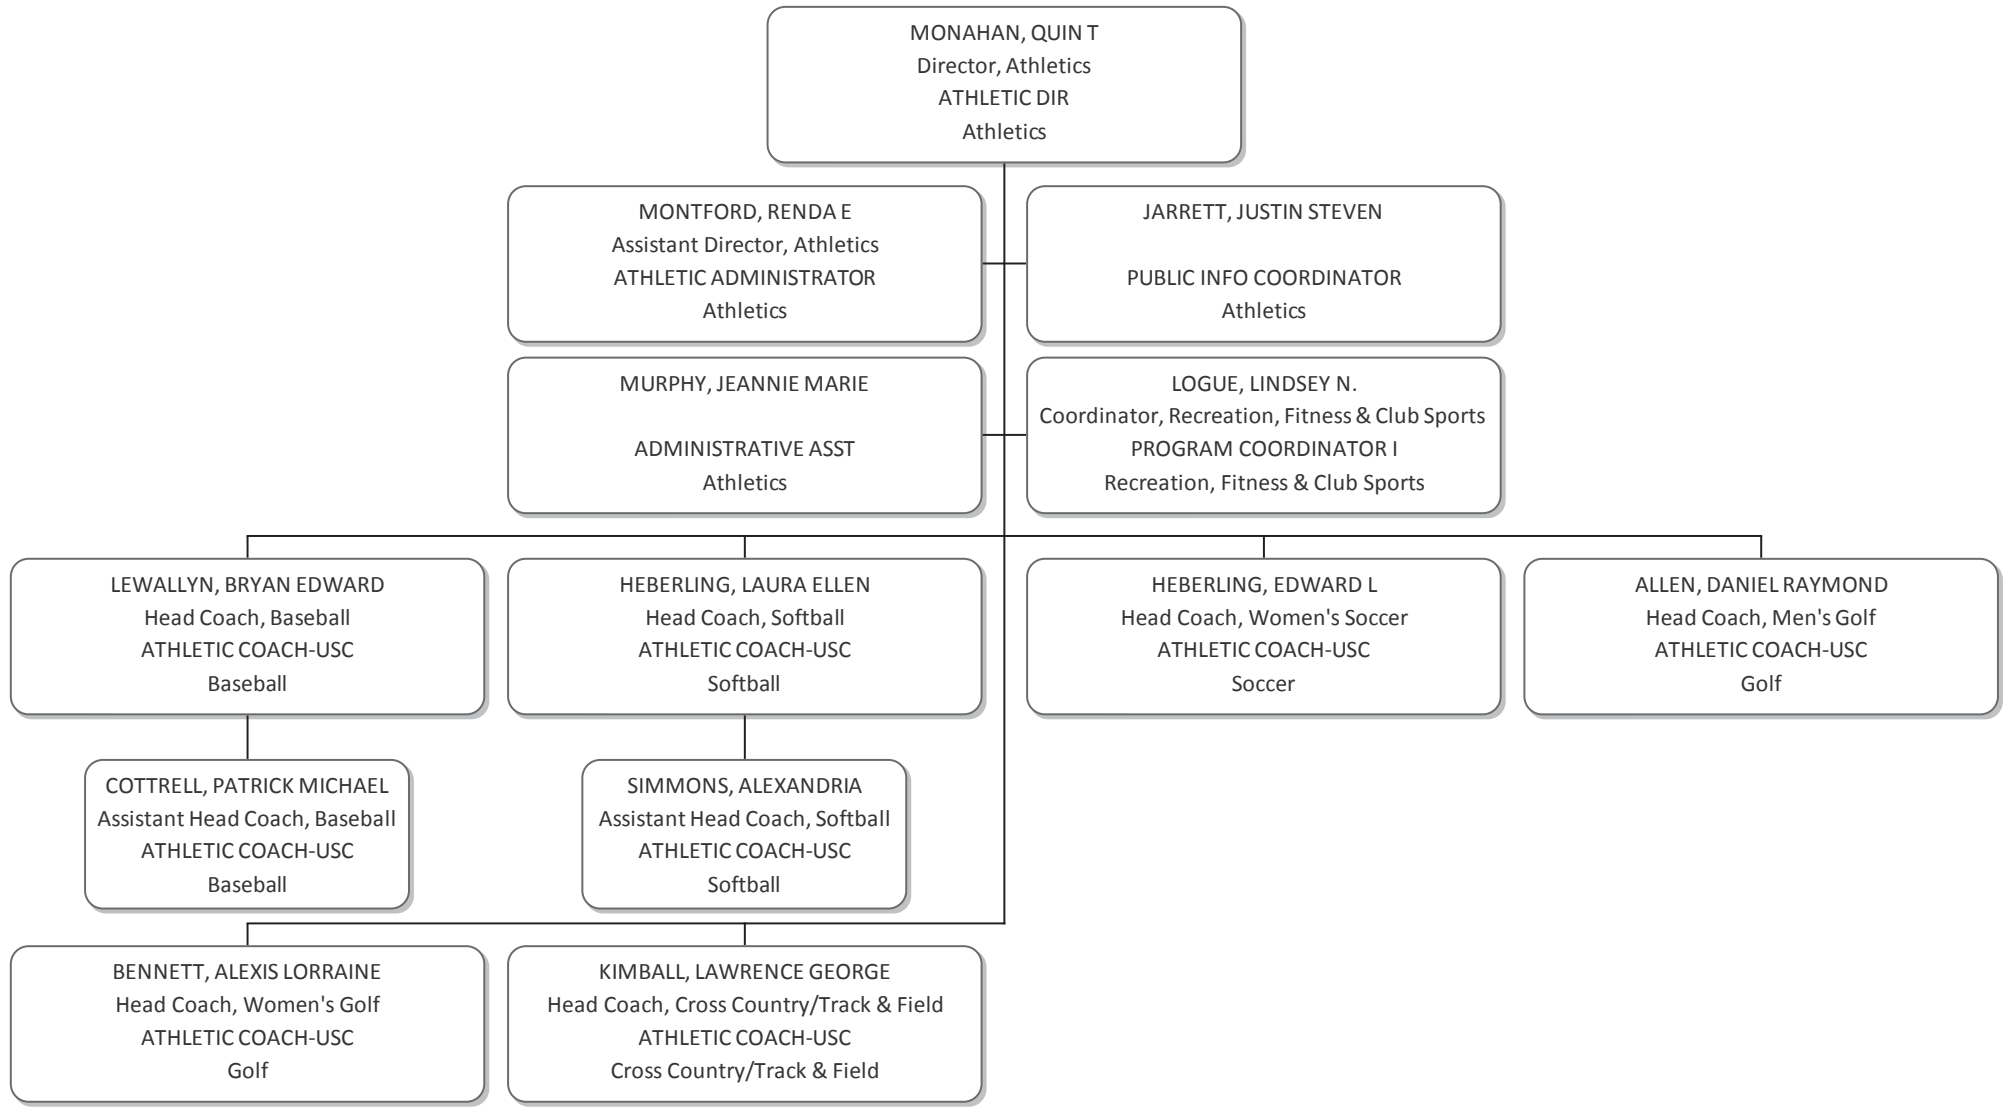

MATHE, ALISON MARIE  
Assistant Director, Student Life  
STUDENT SVCS PROG COORDII  
Student Life

HEBERLING, EDWARD L  
Head Coach, Women's Soccer  
ATHLETIC COACH-USC  
Soccer

MANNING, MICHAEL RUAM  
Assistant Head Coach, Women's Soccer  
ATHLETIC COACH-USC  
Soccer