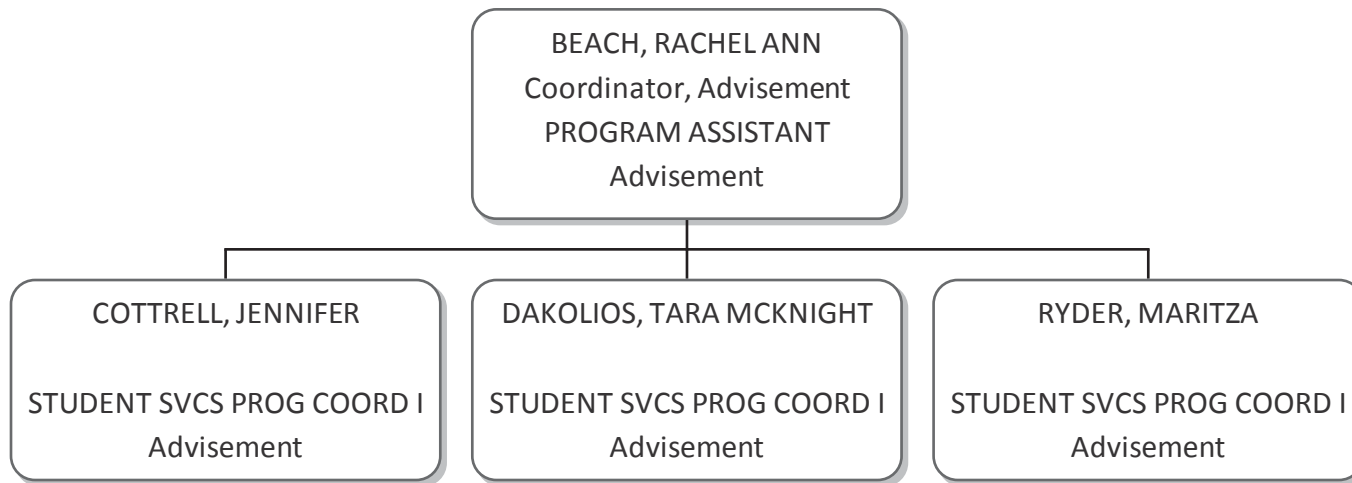

BARTH, SEAN MICHAEL

ASSOC PROFESSOR-USC  
Hospitality Management

MCCOMBS, KELLY LYNN

INSTRUCTOR-USC  
Hospitality Management

VACANT  
Director, Admissions  
Admissions

CASH, MATTHEW JUSTIN  
STUDENT SVCS PROG COORD I  
Admissions

DAVIDSON, ROBERT  
STUDENT SVCS PROG COORDII  
Admissions

HILSABECK, DANA  
STUDENT SVCS PROG COORDII  
Admissions

MADDOX, NICOLE  
Assistant Director, Admissions  
STUDENT SVCS PROG COORDII  
Admissions

ROBINSON, HEATHER J  
ADMINISTRATIVE ASST  
Admissions

WILLIAMS, MONICA RENEE  
STUDENT SVCS PROG COORDII  
Admissions

VERMILYEA, KATE ET  
Director, Student Life  
STUDENT SVCS MANAGER I  
Student Life

MATHE, ALISON MARIE  
Assistant Director, Student Life  
STUDENT SVCS PROG COORDII  
Student Life

HEBERLING, EDWARD L  
Head Coach, Women's Soccer  
ATHLETIC COACH-USC  
Soccer

MANNING, MICHAEL RUAM  
Assistant Head Coach, Women's Soccer  
ATHLETIC COACH-USC  
Soccer