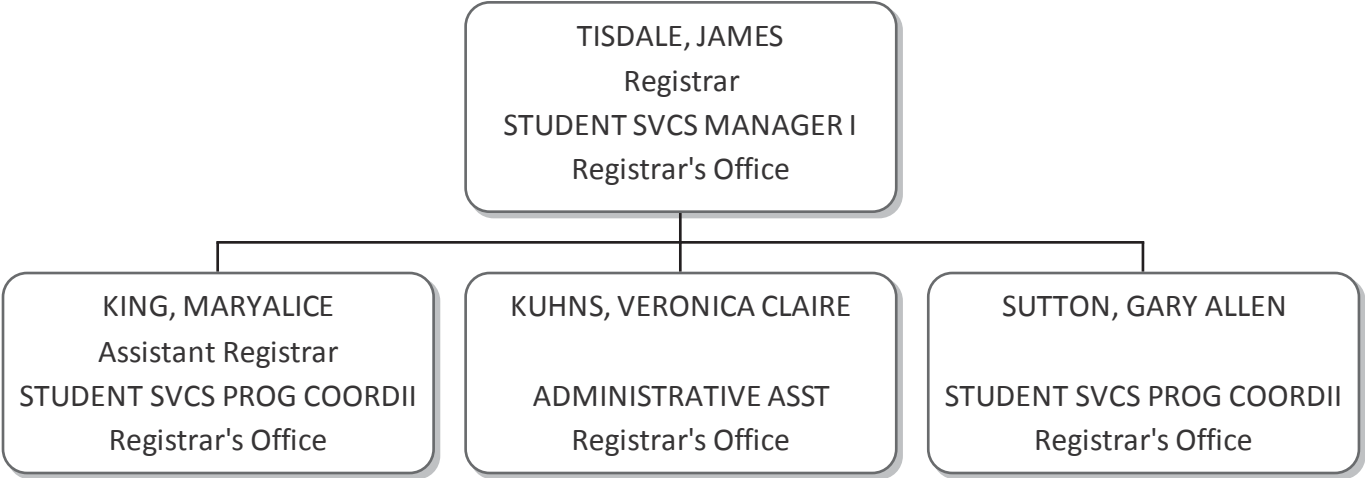

BARTH, SEAN MICHAEL

ASSOC PROFESSOR-USC  
Hospitality Management

MCCOMBS, KELLY LYNN

INSTRUCTOR-USC  
Hospitality Management

VACANT  
Director, Admissions  
Admissions

CASH, MATTHEW JUSTIN  
STUDENT SVCS PROG COORD I  
Admissions

DAVIDSON, ROBERT  
STUDENT SVCS PROG COORDII  
Admissions

HILSABECK, DANA  
STUDENT SVCS PROG COORDII  
Admissions

MADDOX, NICOLE  
Assistant Director, Admissions  
STUDENT SVCS PROG COORDII  
Admissions

ROBINSON, HEATHER J  
ADMINISTRATIVE ASST  
Admissions

WILLIAMS, MONICA RENEE  
STUDENT SVCS PROG COORDII  
Admissions

VERMILYEA, KATE ET  
Director, Student Life  
STUDENT SVCS MANAGER I  
Student Life