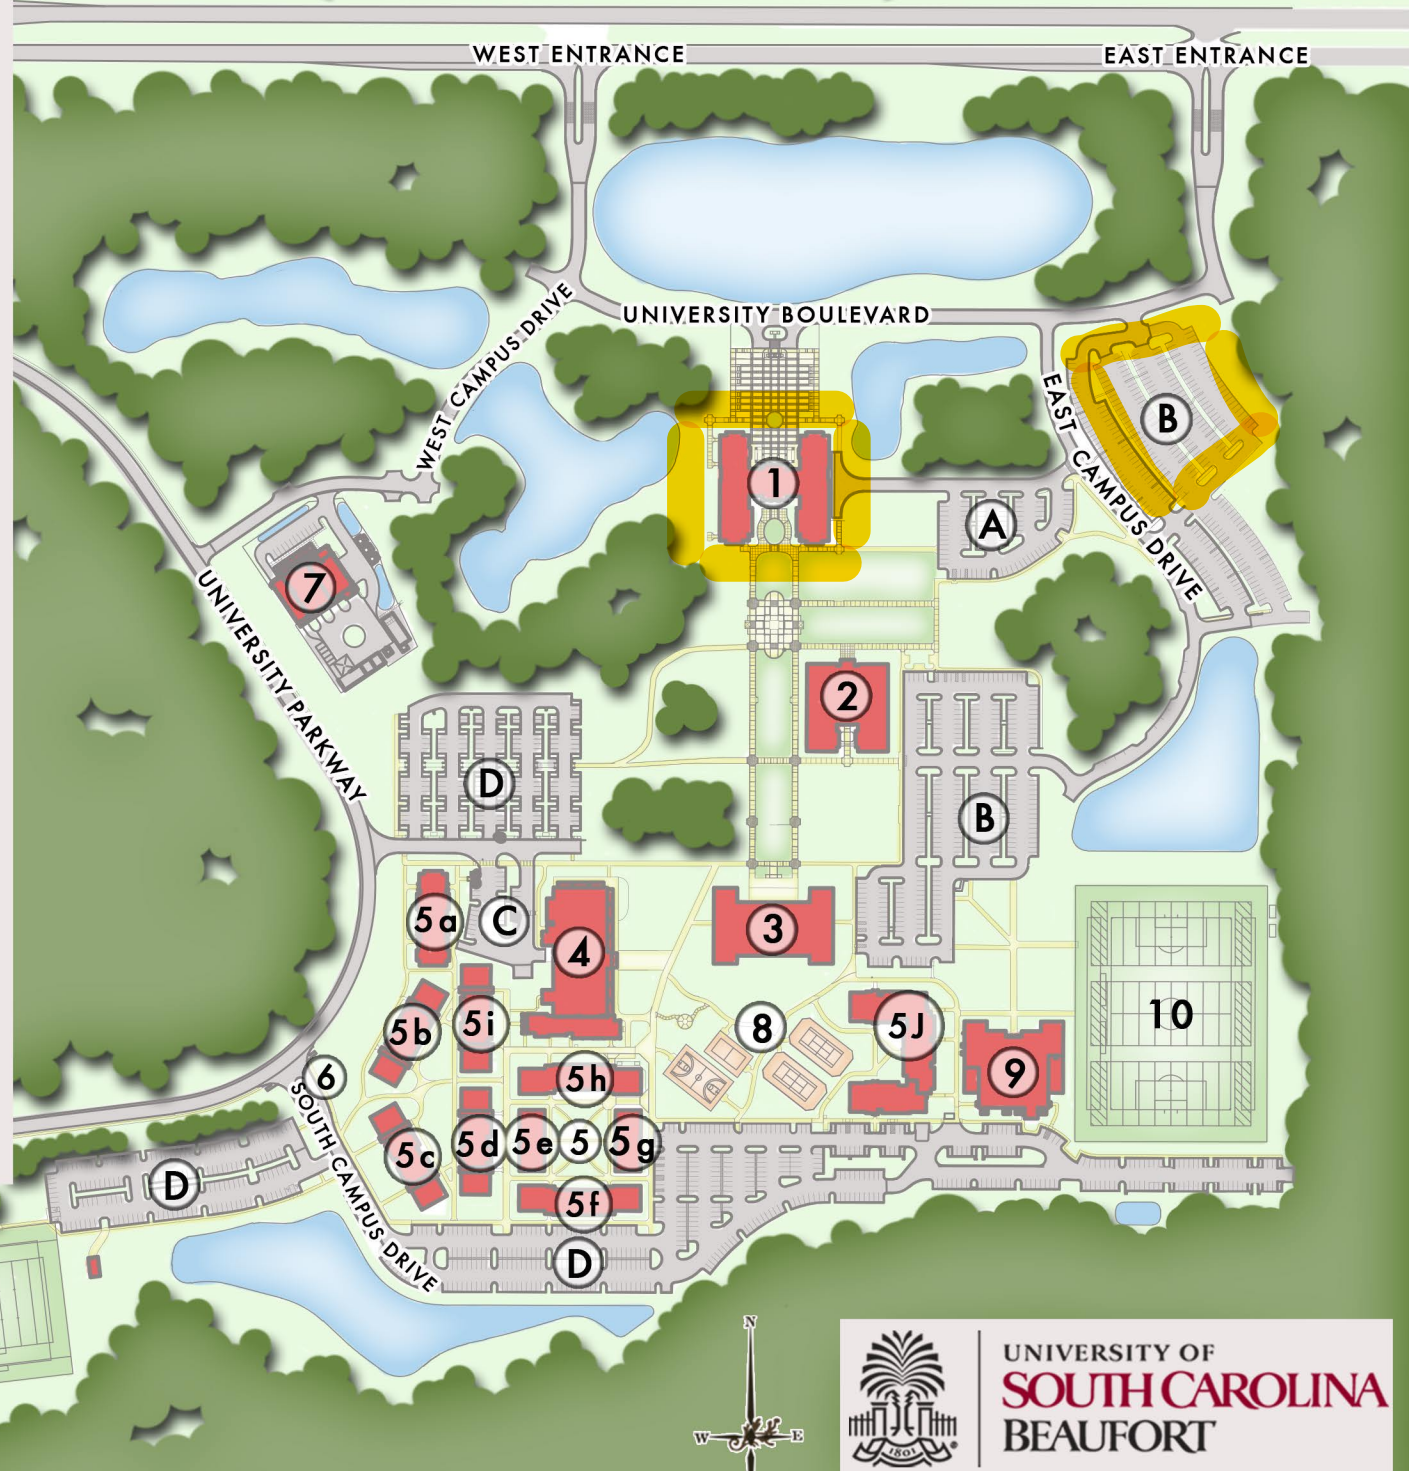

Bluffton Campus

1. Hargray Building

1 University Blvd., Bluffton, SC 29909

2. Science and Technology

3. Library

4. Campus Center

5. Palmetto Village

5a - Port Royal

5g - Colleton

5b - Combahee

5h - Beaufort

5c - Chechessee

5i - May River

5d - Okatee

5J - Broad River

5e - Hampton

5f - Jasper

6. Guard House/USCB Police

7. Maintenance Building

8. Recreation Area

9. Indoor Recreation

10. Recreation/Intramural Field

11. Recreation/Soccer Field

A Faculty/Staff/Visitor Parking

B Commuter Student Parking

C Campus Center Staff Parking

D Palmetto Village Resident Parking

TO I-95 ← 278 FORDING ISLAND ROAD → TO HILTON HEAD ISLAND

0 1 2
Walking time (in minutes)